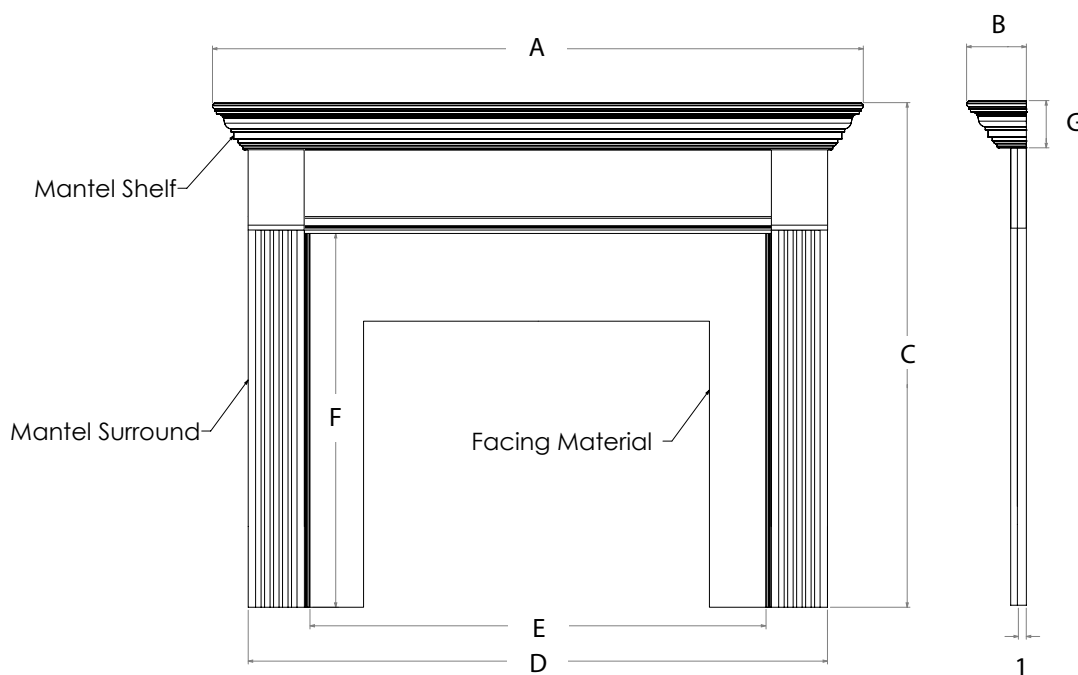

Recommended for most fireplaces from 32 to 42 inches wide and up to 38 inches tall. Check fireplace manufacturer's instructions for clearance to combustible requirements

Dimensions

	SHELF LENGTH (A)	MANTEL SHELF WIDTH (B)	MAXIMUM COMBO HEIGHT (C)	SURROUND WIDTH (D)	SURROUND INSIDE WIDTH (E)	SURROUND INSIDE HEIGHT (F)	MANTEL SHELF HEIGHT (G)
HWMS-72 (W & UO)	72"	6 5/8"					5 3/8"
HWMS-60 (W & UO)	60"	6 5/8"					5 3/8"
HWFMS-48 (W & UO)				61 1/2"	49"	42"	
HWFMC-72-UH	72"	6 5/8"	54 7/8"	61 1/2"	49"	42"	5 3/8"